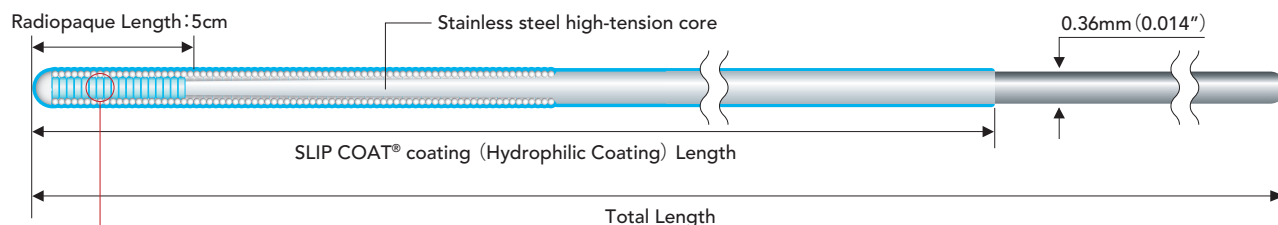

VirtuMED

ASAHI[®]
CHIKAI 10

Your dreams. Woven together.
ASAHI INTECC

Structure and Ordering Information

ASAHI CHIKAI V

A 0.014" Guide Wire with ACT ONE technology from ASAHI INTECC

ACT ONE
Asahi Cable Tube

Torqueability

Tip durability

Trackability

■ Structure

Employs the ASAHI brand rope coil, which provides torqueability, flexibility, resiliency.

Product	Catalog No.	Total Length	Outer Diameter	SLIP COAT® coating Length	Tip Shape
ASAHI CHIKAI V	WCKV165-14	165cm	0.36mm (0.014inch)	155cm	Straight