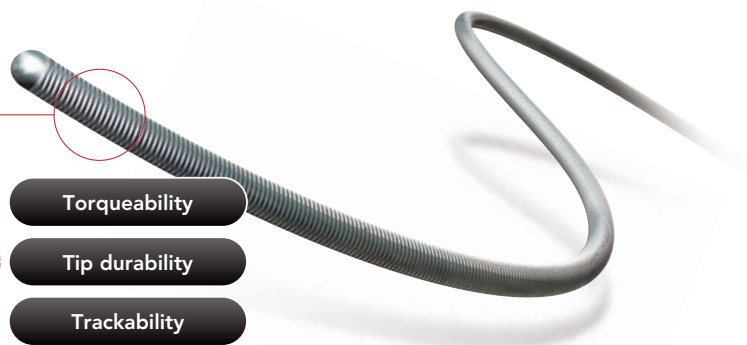

VirtuMED

ASAHI[®]
CHIKAI 10

Your dreams. Woven together.
ASAHI INTECC

Structure and Ordering Information

ASAHI CHIKAI V

A 0.014" Guide Wire with ACT ONE technology from ASAHI INTECC

ACT ONE
Asahi Cable Tube

Torqueability

Tip durability

Trackability

■ Structure

Employs the ASAHI brand rope coil, which provides torqueability, flexibility, resiliency.

Product	Catalog No.	Total Length	Outer Diameter	SLIP COAT® coating Length	Tip Shape
ASAHI CHIKAI V	WCKV165-14	165cm	0.36mm (0.014inch)	155cm	Straight